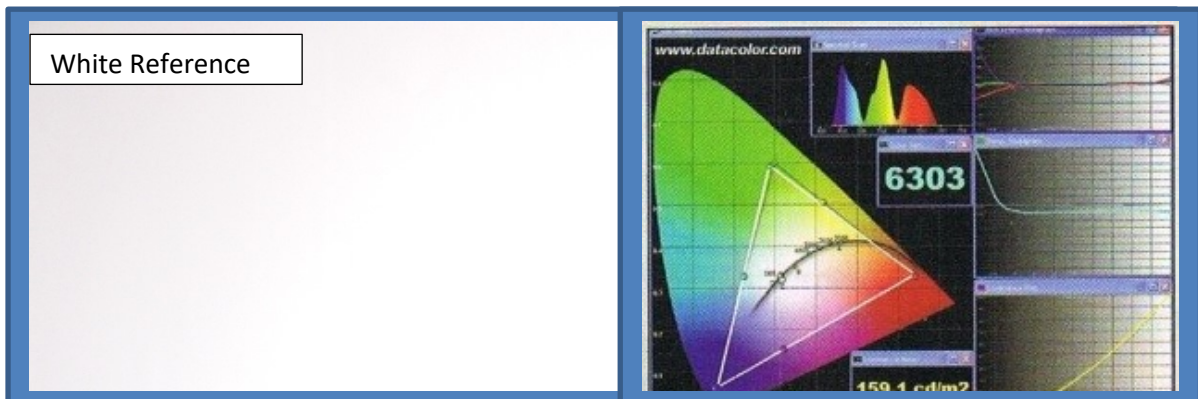

ENTRETIEN

lavable eau tiède et savon blanc

TECHNICAL CHARACTERISTICS

SCREEN SURFACE

White Mat HD

GAIN

1.0

THICKNESS

0,4 mm

MANUFACTURING

Made in France

PROJECTION

Standard référence canvas

VIEWING ANGLE

170° wide viewing angle

GUARANTEE

2 years non-flammable M2

CLEANING

washable warm water and white soap